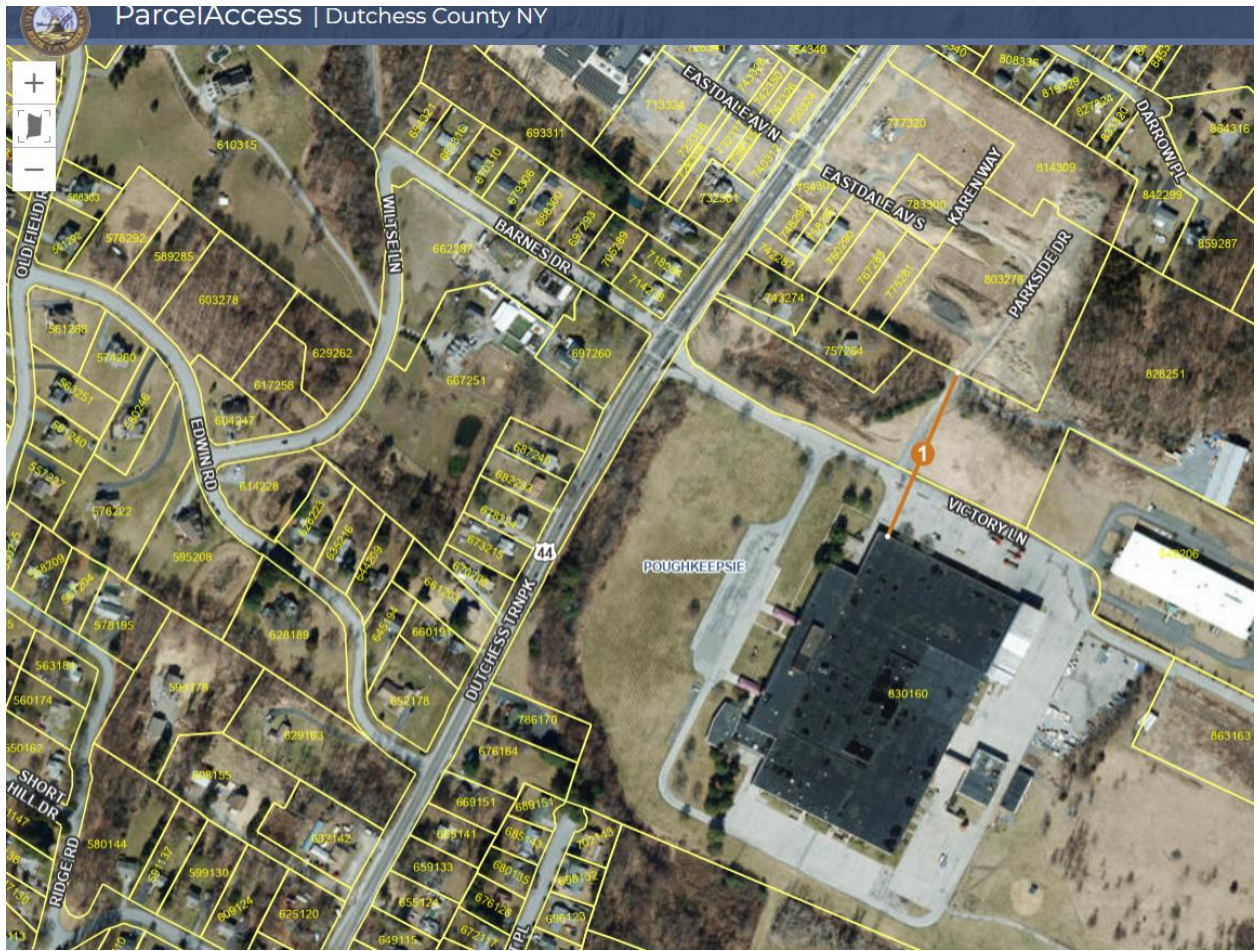

Front of AP Packaging to Route 44 – 640ft (0.12 miles)

North Side of AP Packaging to Eastdale Property Line – 455ft (0.09 miles)

South Side of AP Packaging to Eastdale Property Line – 1190ft (0.22 miles)