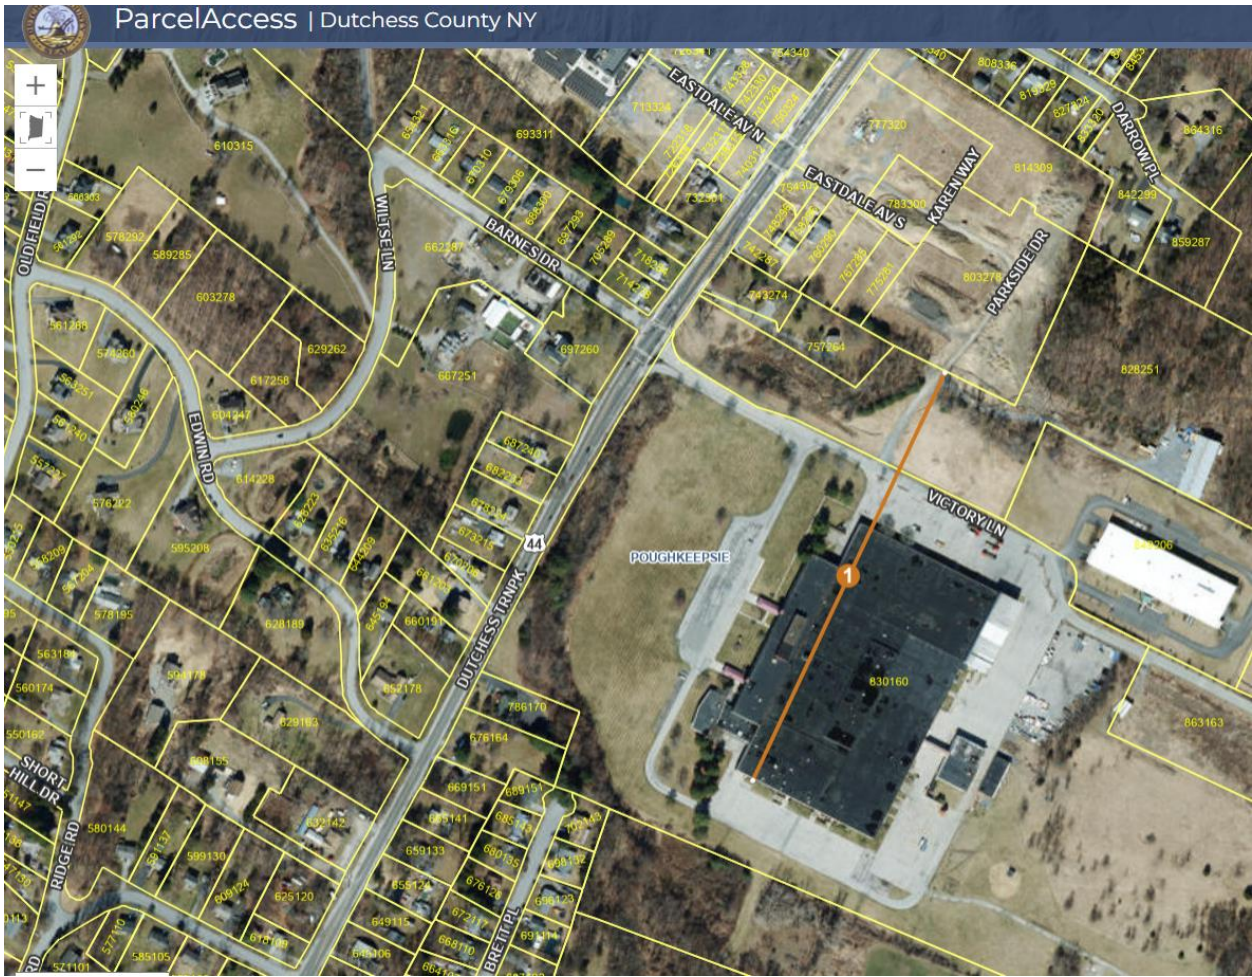

Front of AP Packaging to Route 44 – 640ft (0.12 miles)

North Side of AP Packaging to Eastdale Property Line – 455ft (0.09 miles)

South Side of AP Packaging to Eastdale Property Line – 1190ft (0.22 miles)