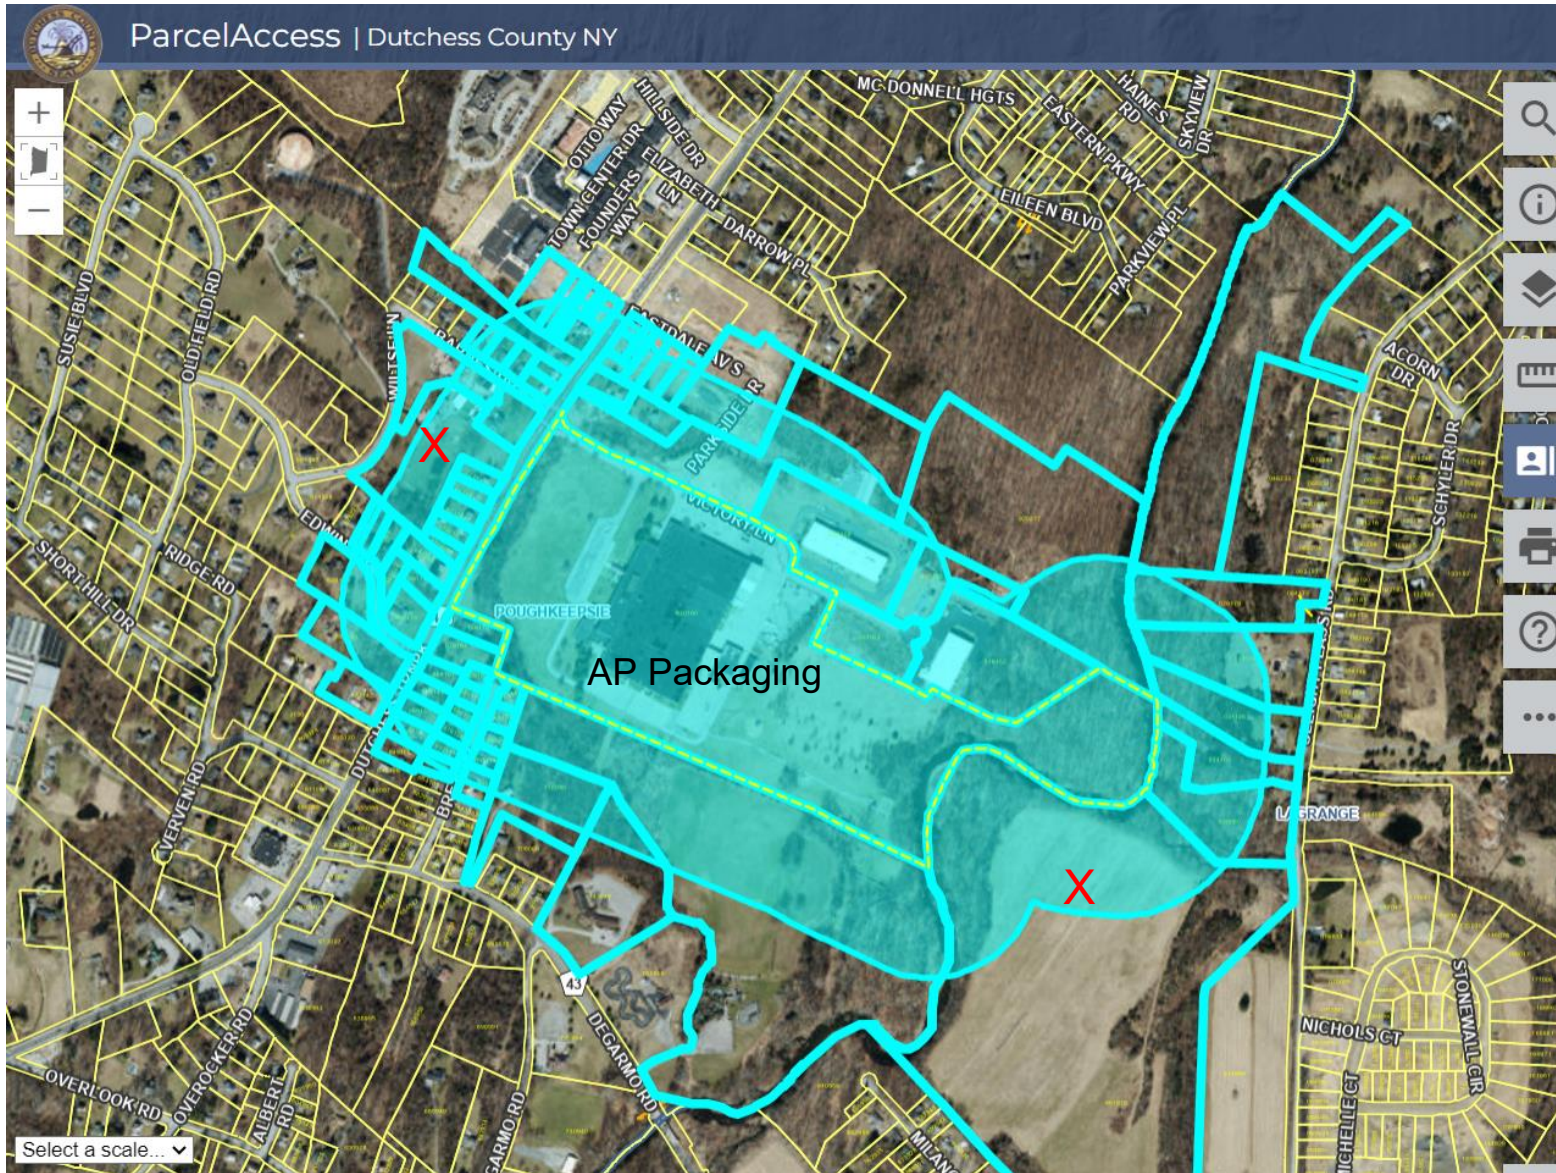

AP Packaging – Agricultural Districts in 500 ft Buffer Area

Kathleen D. Smith 191 Overlook Rd Poughkeepsie, NY 12603 Parcel: 1334000062610002961975000	Celeste Wiltse 15 Barnes Dr Poughkeepsie, NY 12603 Parcel: 13468900626200046672510000
---	--